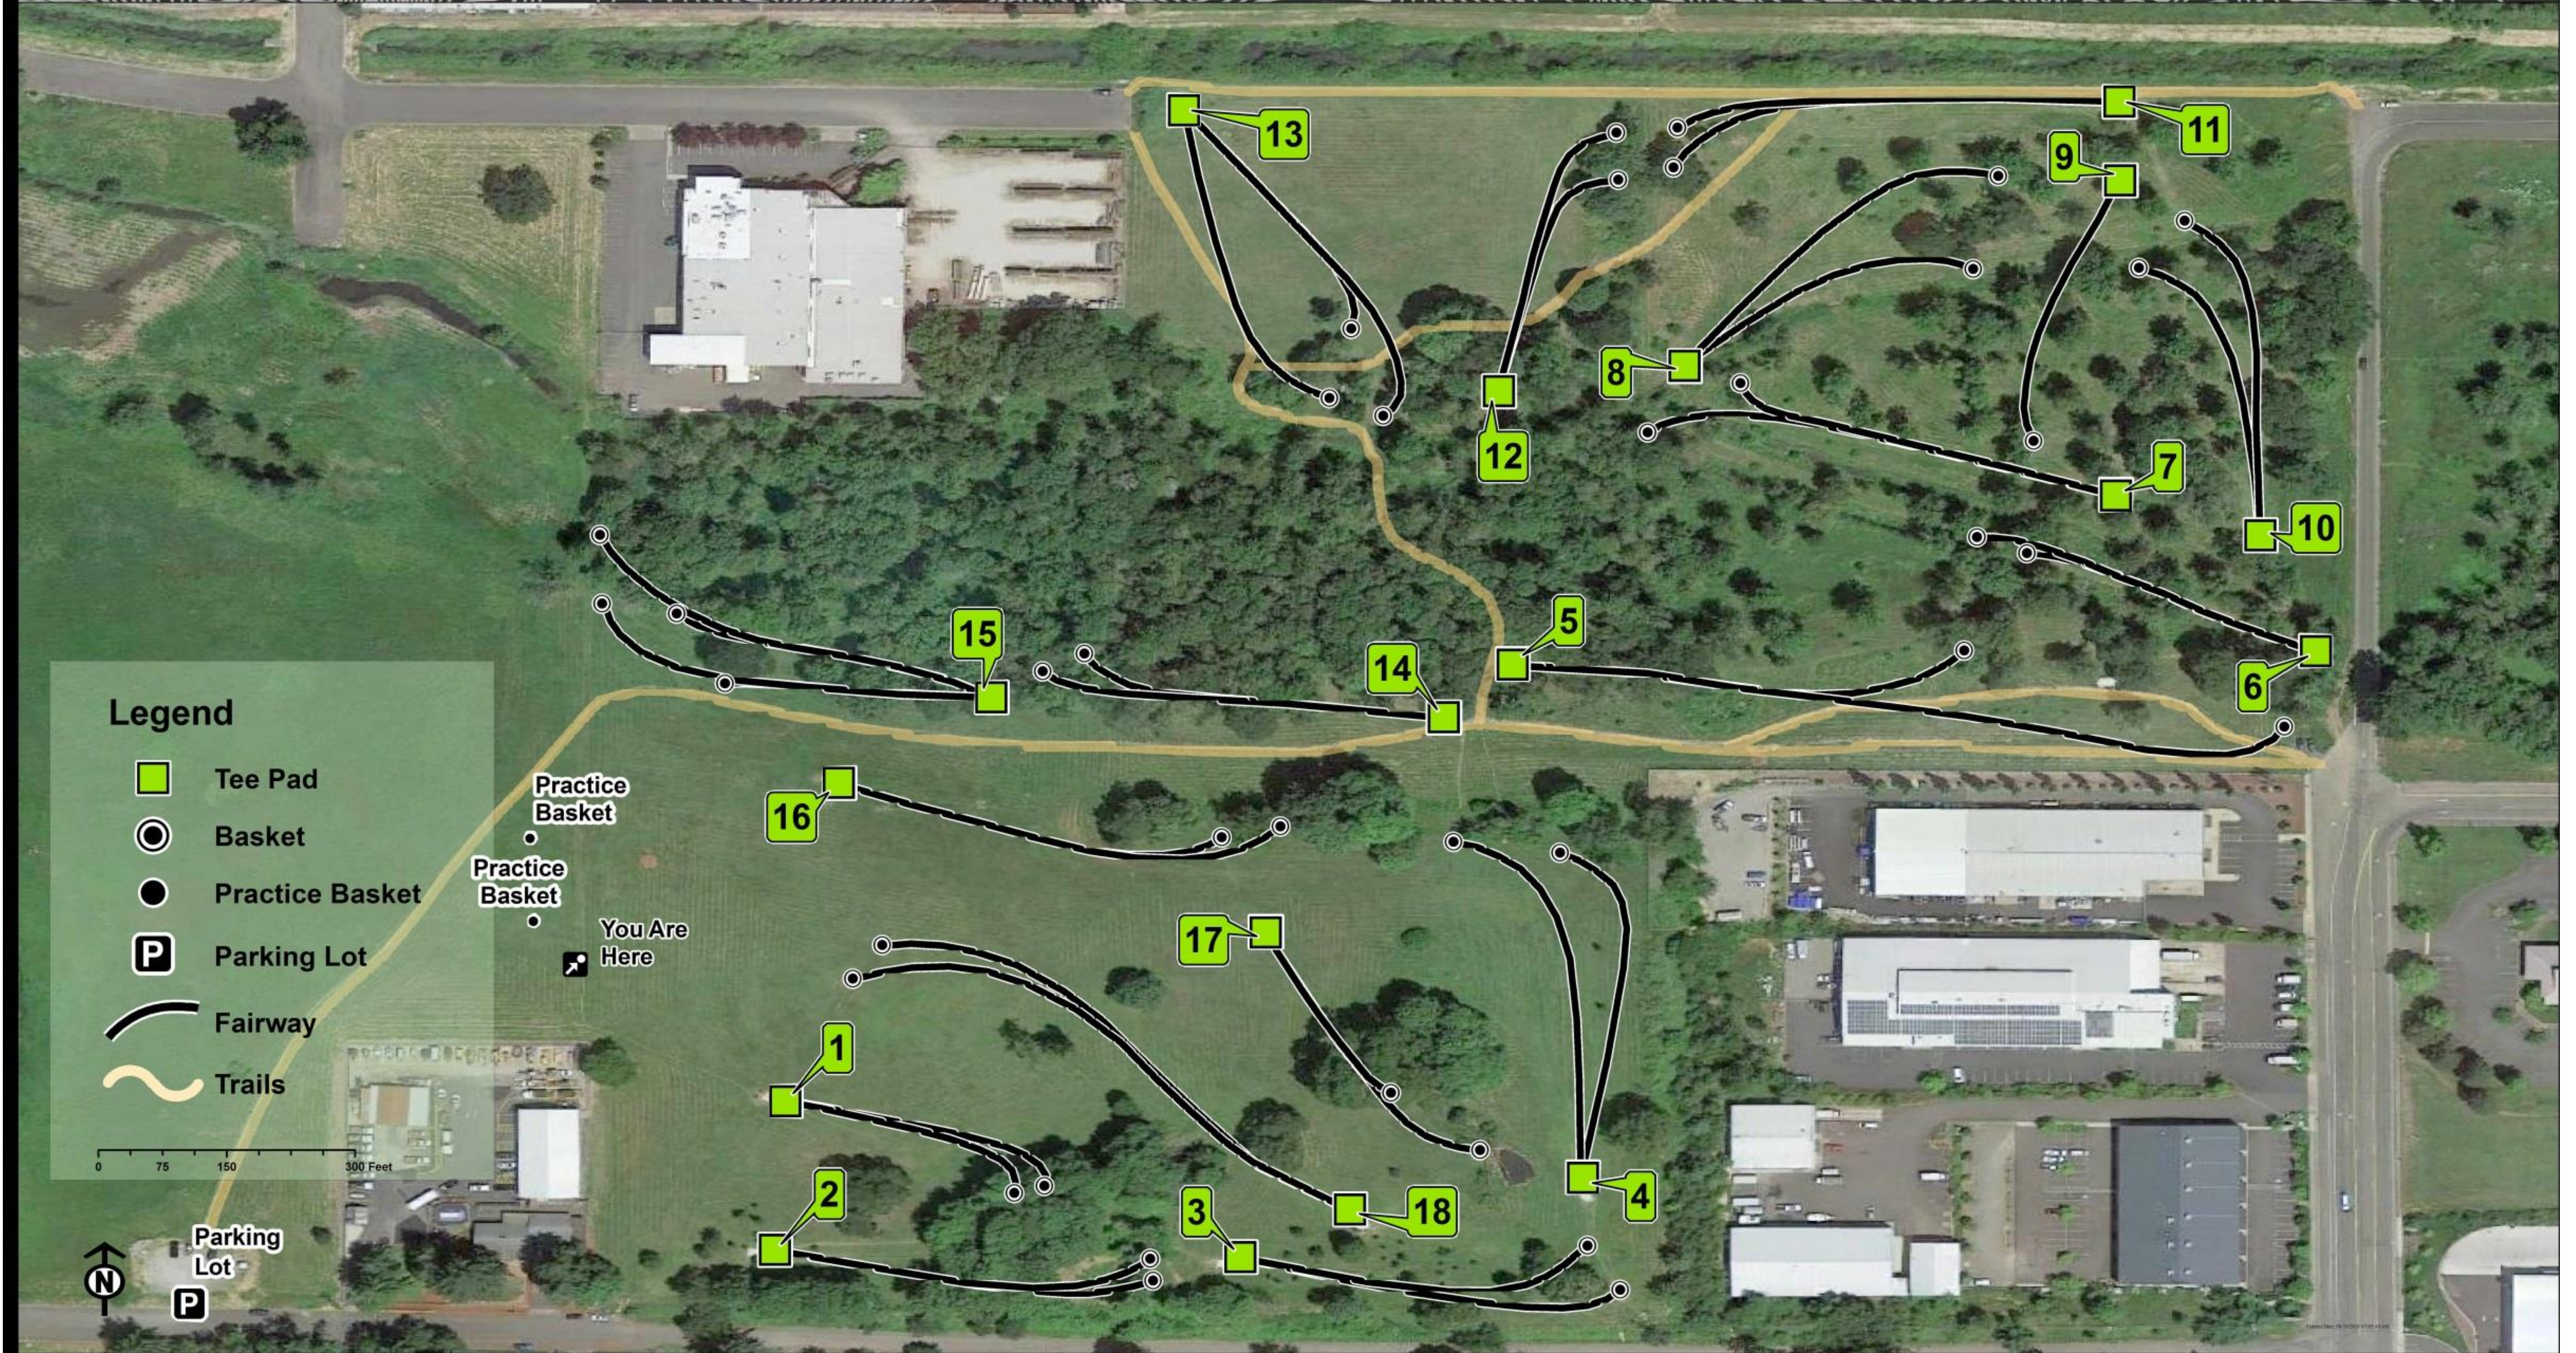

NATIONAL SYSTEM OF PUBLIC LANDS
U.S. DEPARTMENT OF THE INTERIOR
BUREAU OF LAND MANAGEMENT

STEWART POND

D I S C G O L F C O U R S E

Legend

- Tee Pad
- Basket
- Practice Basket
- Parking Lot
- Fairway
- Trails

0 75 150 300 Feet

Parking Lot